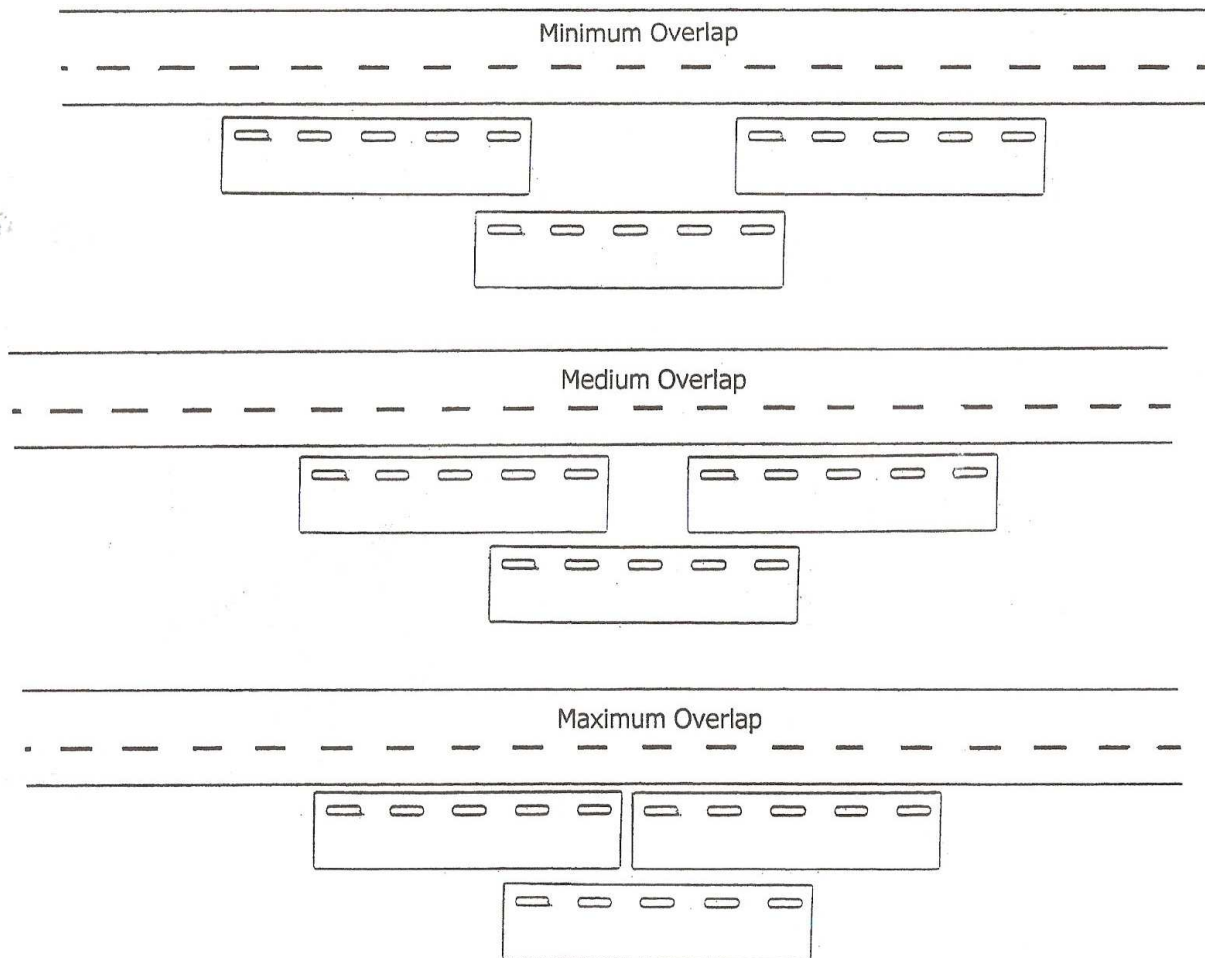

## Strip Curtain Hanging Schemes

Showing how many 'pegs' to overlap each hanging plate by, and how many free pegs between each plate.

Hang the first row of strips with (the curvature of the material towards you), leaving the prescribed gap.  
Hang the second row (curvature away from you) over the gaps.

### 200 wide strips