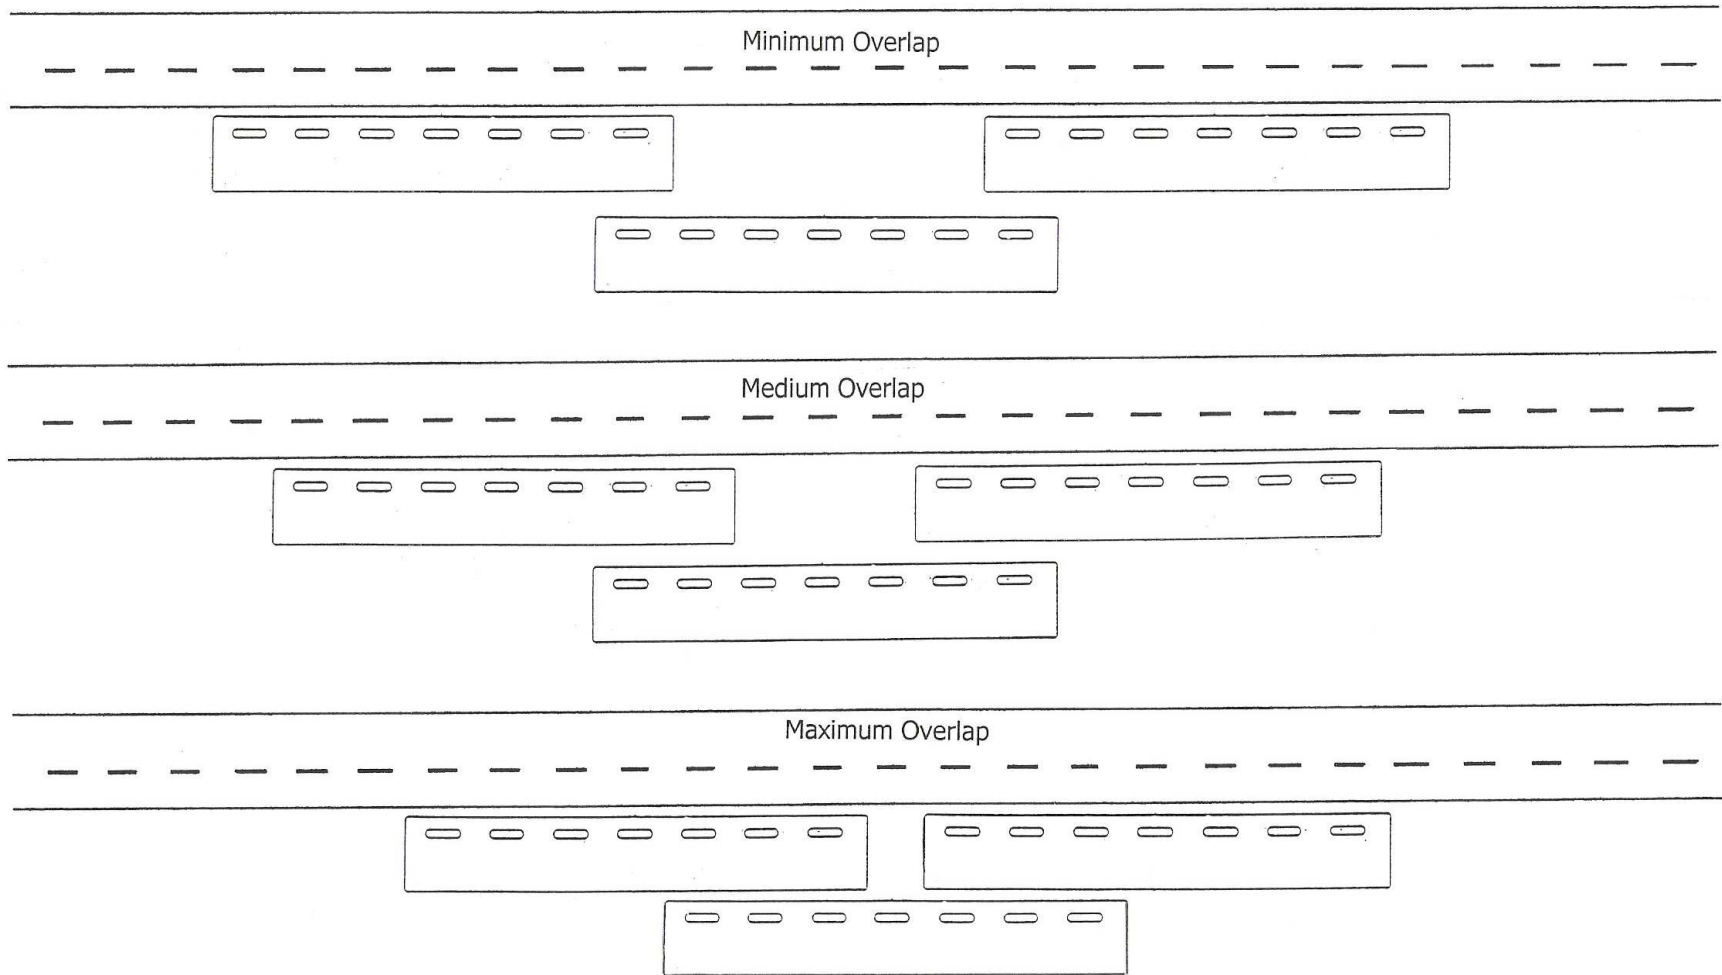

## Strip Curtain Hanging Schemes

Showing how many 'pegs' to overlap each hanging plate by, and how many free pegs between each plate.

Hang the first row of strips with (the curvature of the material towards you), leaving the prescribed gap.  
Hang the second row (curvature away from you) over the gaps.

### 200 wide strips